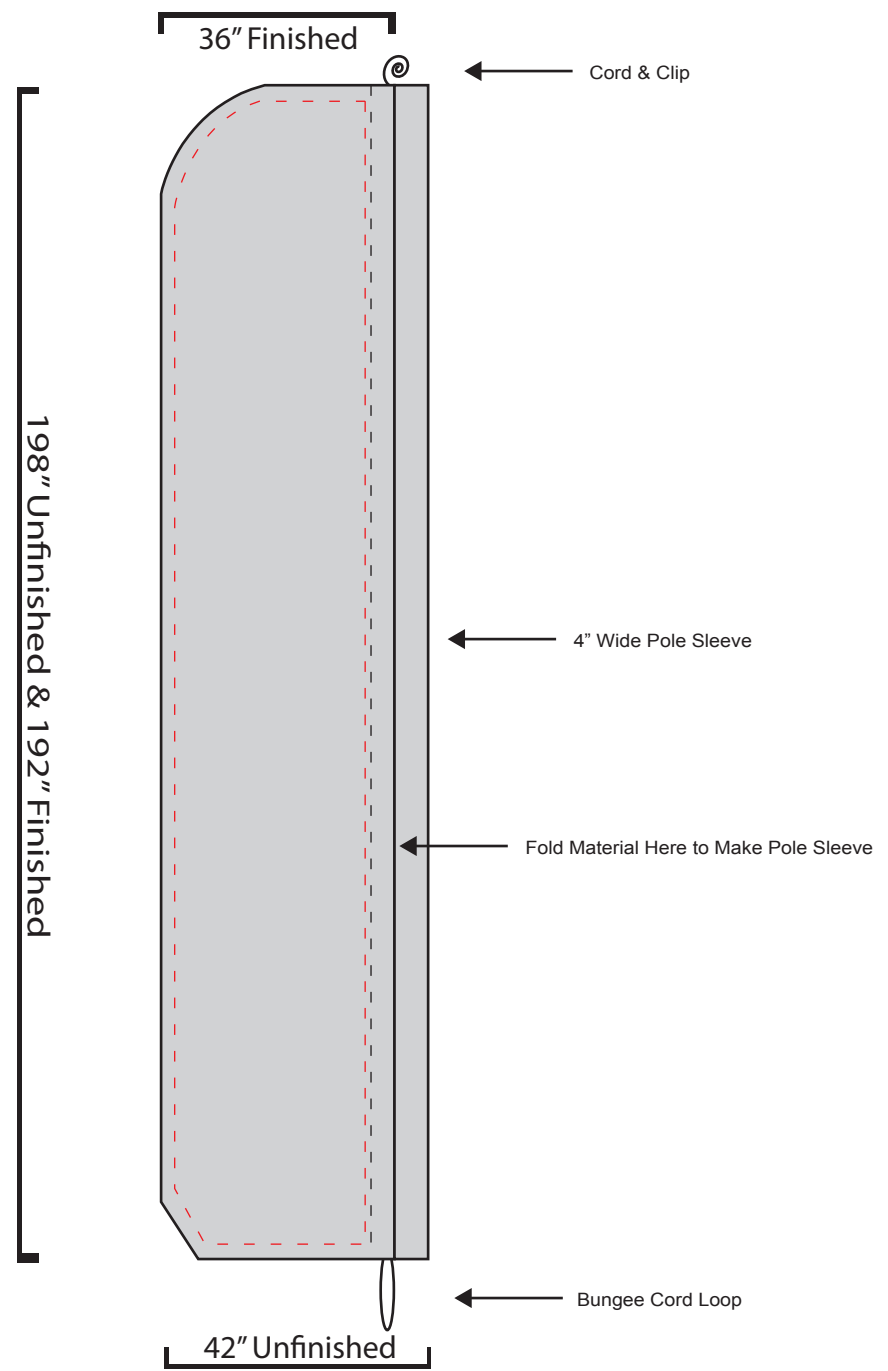

High Impact Advertising

16' Tall x 3' Wide Amazing Flags
 Open sleeve with cord/clip at top and bungee cord at bottom.
 Custom made to fit High Impact 21' Telescopic Flag Poles.

Phone: 1-866-99-FLAGS
 Email: support@hiashop.com
 Web: www.hiashop.com

- FLAG BACKGROUND**
- SAFE DESIGN AREA (for text and/or logo)**
- GUIDE LINE for POLE SLEEVE**

ART GUIDELINES

Template is set up to 10% scale.
 Do not resize template or change size/shape of pole sleeve.
 Convert all text to outlines.
 The document should be in CMYK color mode.
 Pantone Solid Coated colors should be used to ensure matching.
 Save finished file as EPS, AI, or PDF.

In order to maximize the readability and size of your message, it is recommended that text and artwork should be rotated (-90 degrees) in this direction.